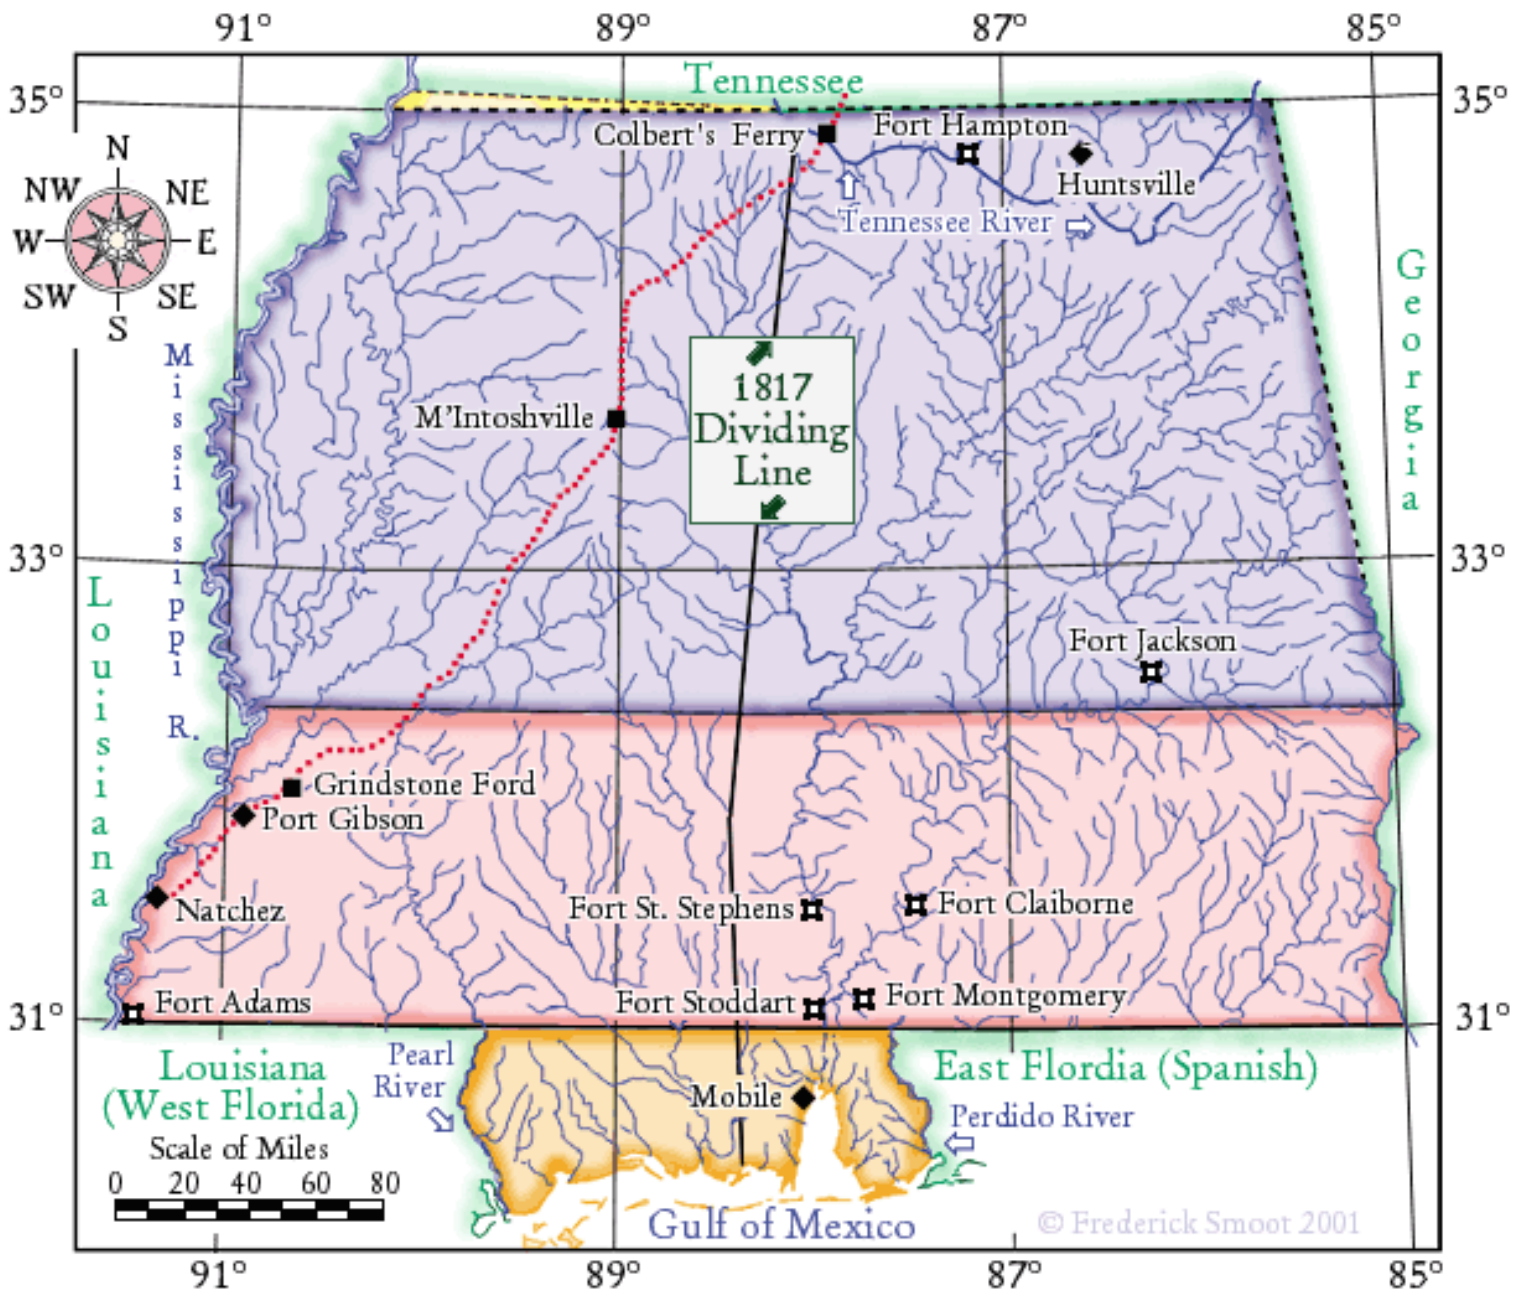

# Territory of Mississippi 1798~1817

**Territory of Mississippi**  
 Established 7 May 1798  
 Enlarged 27 March 1804  
 Enlarged 14 May 1812  
 Survey Error  
 Reduced 15 August 1817  
 Statehood 10 December 1817

**Alabama Territory**  
 Established 15 August 1817  
 Statehood 14 December 1819  
 ..... Chickasaw Trail  
 (Federal Road, Natchez Trace)